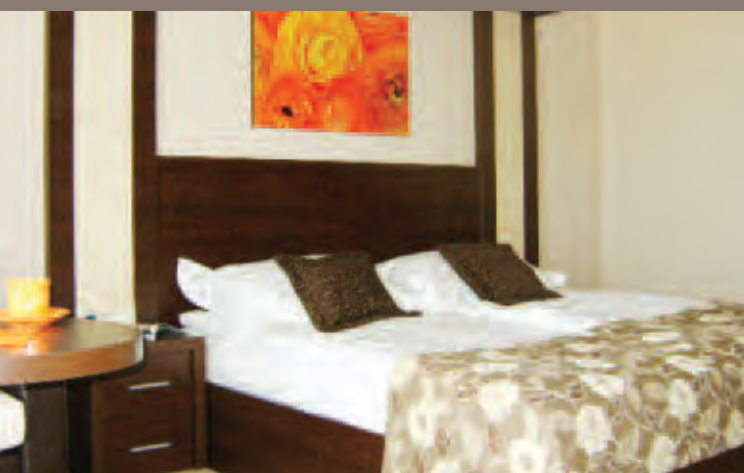

HÁLÓSZOBA VARIÁCIÓK

Schlafzimmer Varianten
Bedroom variations